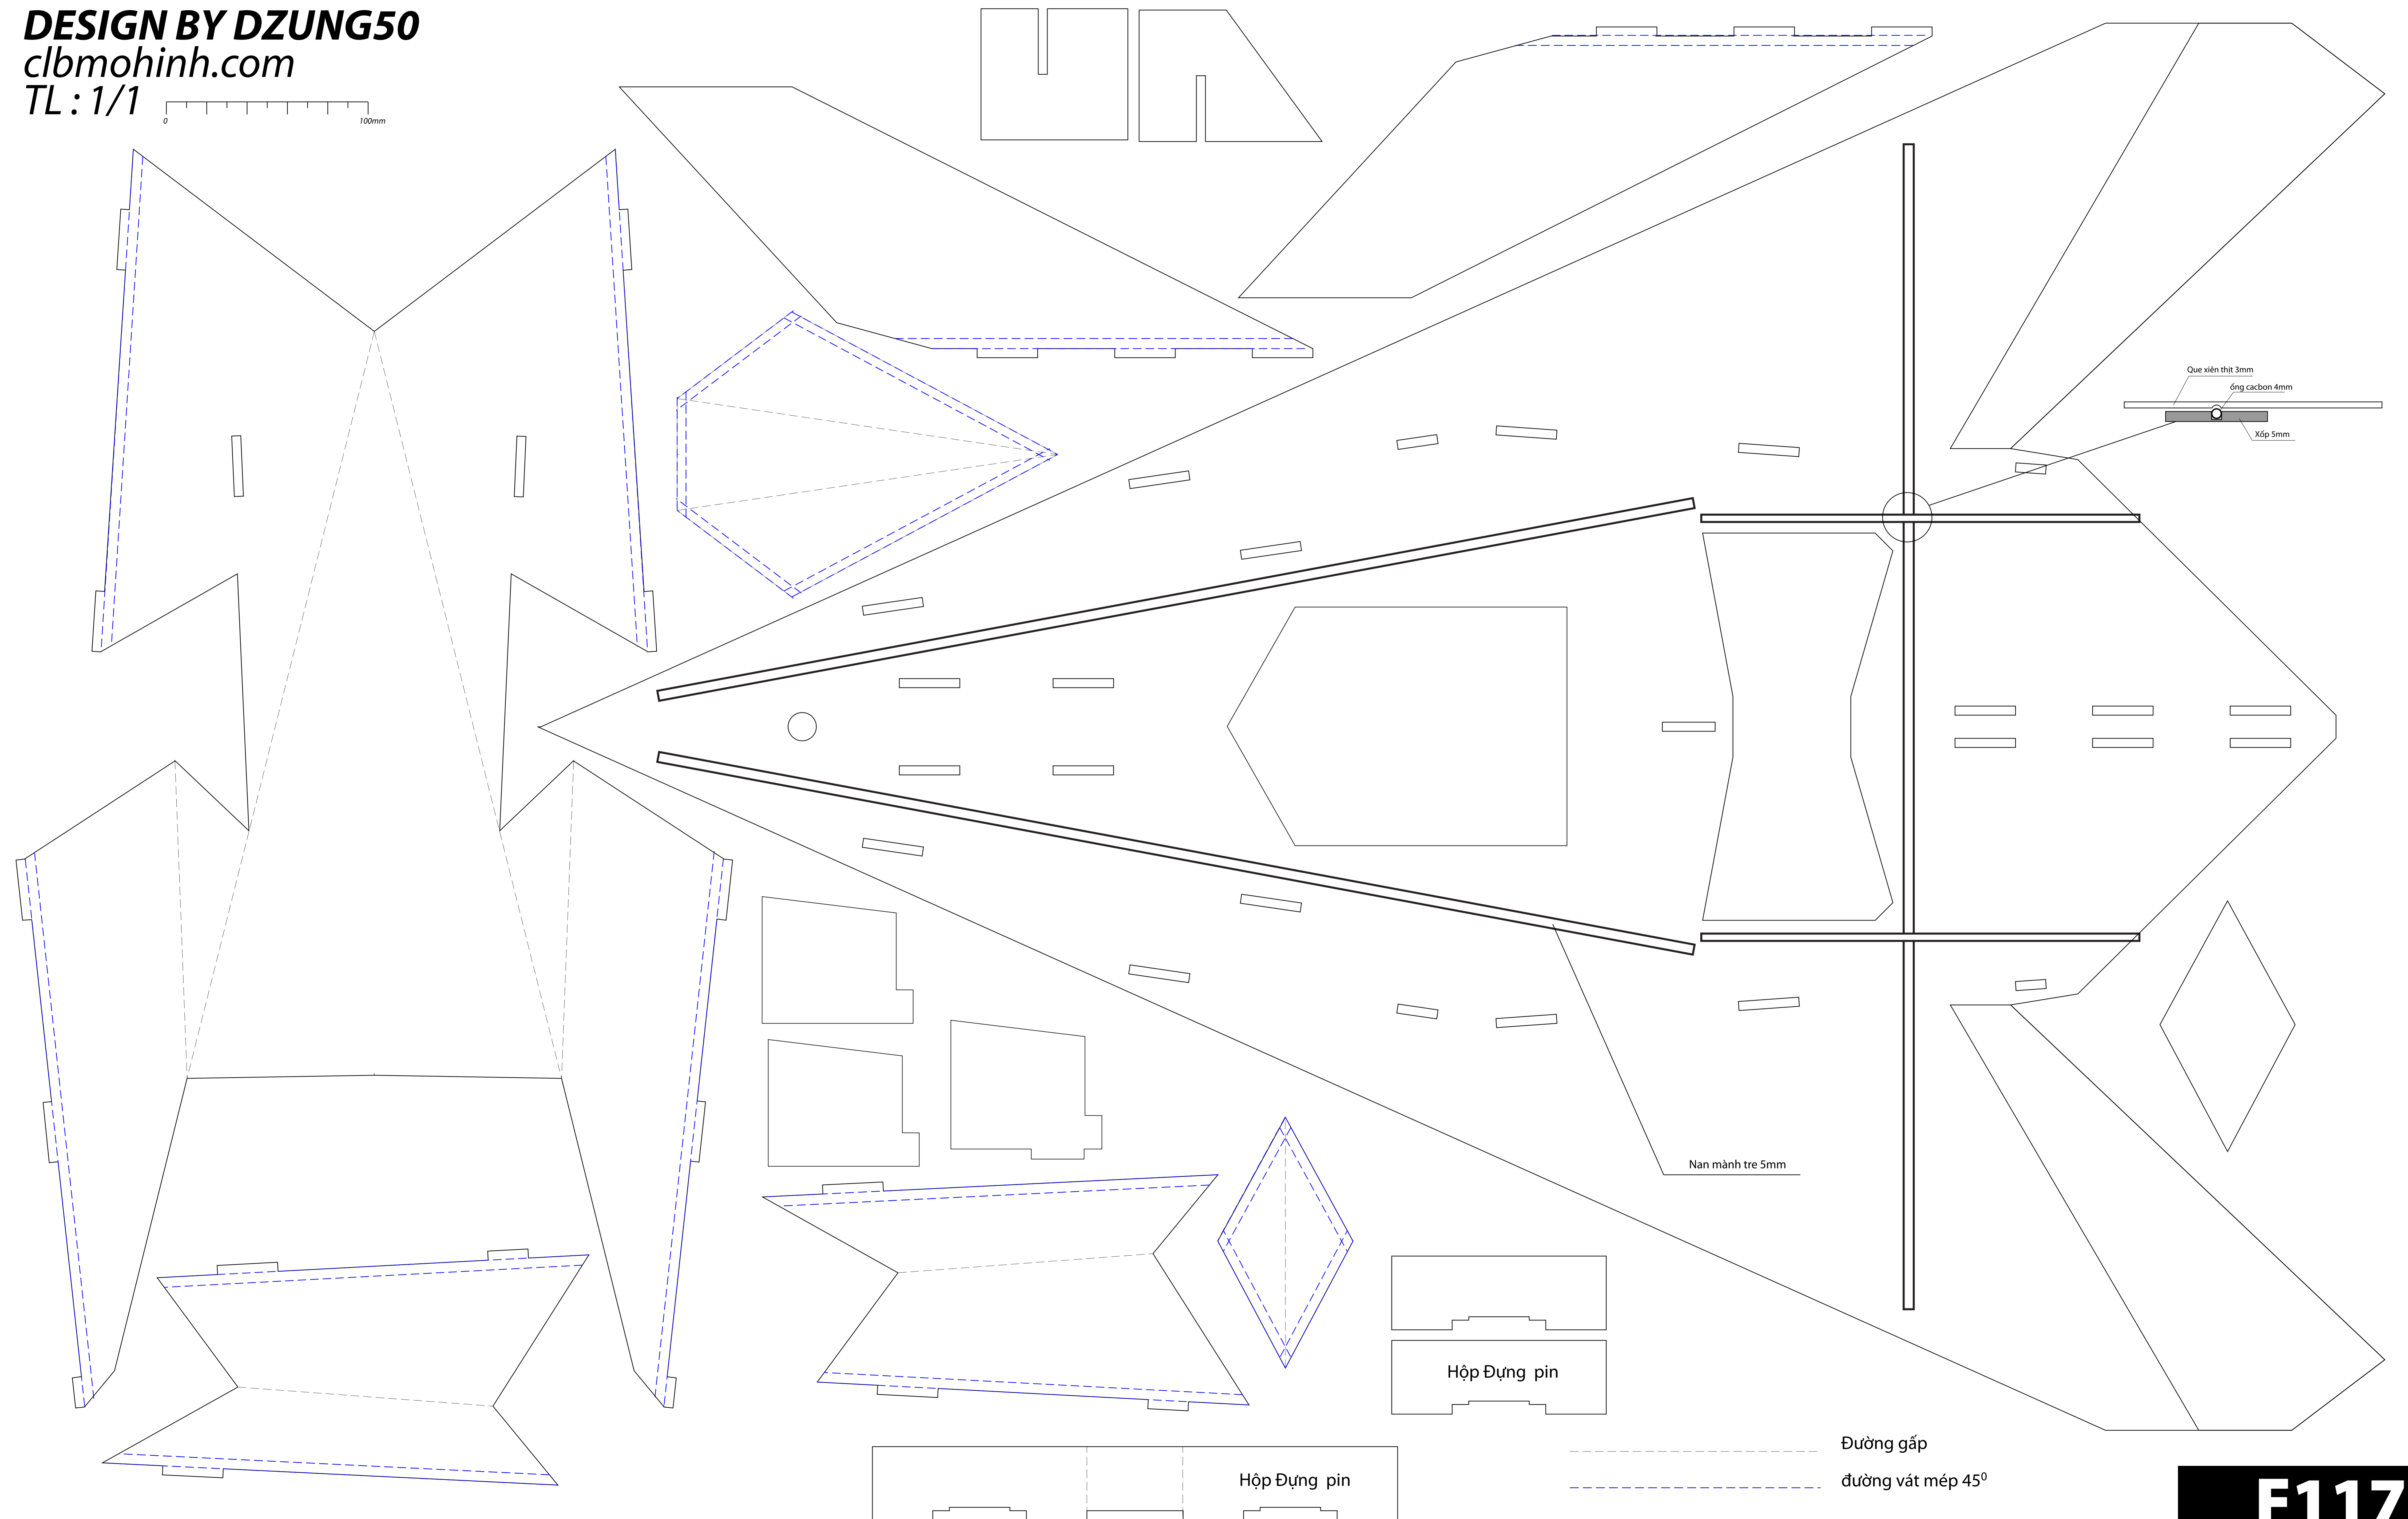

**DESIGN BY DZUNG50**  
clbmohinh.com  
TL: 1/1

**F117**  
NIGHTHAWK